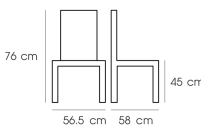

PN92674

Dim 56.5x58x76 cm.

PE with PP seat

and Cushion, Metal legs

Kasemsiri
www.KSSFurniture.com

PN92674

Dim 56.5x58x76 cm.

PE with PP seat

and Cushion, Metal legs

Kasemsiri
www.KSSFurniture.com

PN92674

Dim 56.5x58x76 cm.

PE with PP seat

and Cushion, Metal legs

Kasemsiri
www.KSSFurniture.com

PN92674