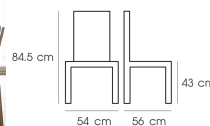

Kasemsiri
www.KSSFurniture.com

ชื่อสินค้า : PN92676

หมวดหมู่สินค้า : เก้าอี้แฟชั่น

แบรนด์สินค้า : PIONEER

รายละเอียด : เก้าอี้โมเดิร์นผสมกลิ่นอายของความเป็นธรรมชาติ มีพนักพิงและที่วางแขนนั่งสบาย าดด้วยรูปแบบการถักสานให้ความรู้สึกโปร่ง โล่ง มีดีไซน์ ที่นั่งเป็นงานถักสานดูเรียบง่ายเป็นธรรมชาติ ามารถใช้งานได้ทั้งภายนอกและภายในอาคาร ดีไซน์สวย เคลื่อนย้ายง่าย ทนทาน น้ำหนักเบา

PN92676

รายละเอียด : เก้าอี้โมเดิร์นผสมกลิ่นอายของความเป็นธรรมชาติ มีพนักพิงและที่วางแขนนั่งสบาย าดด้วยรูปแบบการถักสานให้ความรู้สึกโปร่ง โล่ง มีดีไซน์ ที่นั่งเป็นงานถักสานดูเรียบง่ายเป็นธรรมชาติ ามารถใช้งานได้ทั้งภายนอกและภายในอาคาร ดีไซน์สวย เคลื่อนย้ายง่าย ทนทาน น้ำหนักเบา

ราคา 3,000 บาท