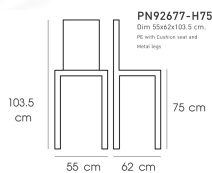

ชื่อสินค้า : PN92677-H75

หมวดหมู่สินค้า : เก้าอี้บาร์

แบรนด์สินค้า : PIONEER

รายละเอียด : เก้าอี้บาร์ขาเหล็ก ดีไซน์สวย มีพนักพิงนั่งสบาย มาด้วยรูปแบบการถักสานให้ความรู้สึกโปร่ง โล่ง ระบายตา พร้อมเบาะรองนั่งนุ่มสบาย มีคานวางเท้าช่วยเพิ่มความสบายในการนั่ง เหมาะกับเคาเตอร์บาร์สูง โต๊ะบาร์ สามารถใช้งานได้ทั้งภายนอกและภายในอาคาร ดีไซน์สวย

PN92677-H75

รายละเอียด : เก้าอี้บาร์ขาเหล็ก ดีไซน์สวย มีพนักพิงนั่งสบาย มาด้วยรูปแบบการถักสานให้ความรู้สึกโปร่ง โล่ง ระบายตา พร้อมเบาะรองนั่งนุ่มสบาย มีคานวางเท้าช่วยเพิ่มความสบายในการนั่ง เหมาะกับเคาเตอร์บาร์สูง โต๊ะบาร์ สามารถใช้งานได้ทั้งภายนอกและภายในอาคาร ดีไซน์สวย

ราคา 4,000 บาท