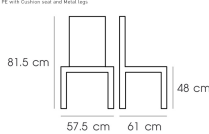

รายการสินค้า 98093::PN92677

PN92677

Dim 57.5x61x81.5 cm.

PE with Cushion seat and Metal legs

ชื่อสินค้า : PN92677

หมวดหมู่สินค้า : เก้าอี้แฟชั่น

แบรนด์สินค้า : PIONEER

รายละเอียด : เก้าอี้ขาเหล็ก ดีไซน์สวย มีพนักพิงนั่งสบาย มาด้วยรูปแบบการทักสานให้ความรู้สึกโปร่ง โล่ง บายตา พร้อมเบาะรองนั่งนุ่มสบาย สามารถใช้งานได้ทั้งภายนอกและภายในอาคาร ดีไซน์สวย เคลื่อนย้ายง่าย นทาน น้ำหนักเบา ใช้งานได้กับทุกห้องในบ้าน หรือใช้ที่ร้านอาหาร

PN92677

รายละเอียด : เก้าอี้ขาเหล็ก ดีไซน์สวย มีพนักพิงนั่งสบาย มาด้วยรูปแบบการทักสานให้ความรู้สึกโปร่ง โล่ง บายตา พร้อมเบาะรองนั่งนุ่มสบาย สามารถใช้งานได้ทั้งภายนอกและภายในอาคาร ดีไซน์สวย เคลื่อนย้ายง่าย นทาน น้ำหนักเบา ใช้งานได้กับทุกห้องในบ้าน หรือใช้ที่ร้านอาหาร

ราคา 3,700 บาท