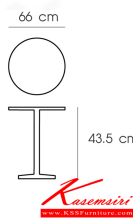

รายการสินค้า 06055::PN94313

PN94313

Dim 66x66x43.5 cm.

Top Metal, Leg Metal with PE

ชื่อสินค้า : PN94313

หมวดหมู่สินค้า : โต๊ะกลางโซฟา

แบรนด์สินค้า : PIONEER

รายละเอียด : โต๊ะข้างหรือโต๊ะรับแขก หน้าโต๊ะทรงกลม เคลื่อนย้ายง่าย ทนทาน น้ำหนักเบา เป็นงานพลาสติก

ความโมเดิร์น ใช้งานได้ดีทั้งภายในและภายนอก ดีไซน์สวย เรียบง่าย วางในบ้านสวยๆ เพิ่มความโมเดิร์นให้กับบ้าน
ความสะดวกสบายใช้น้ำสบู่อัดดู โปรอเนียบ โต๊ะกลางโซฟา

PN94313

รายละเอียด : โต๊ะข้างหรือโต๊ะรับแขก หน้าโต๊ะทรงกลม เคลื่อนย้ายง่าย ทนทาน น้ำหนักเบา เป็นงานพลาสติก

ความโมเดิร์น ใช้งานได้ดีทั้งภายในและภายนอก ดีไซน์สวย เรียบง่าย วางในบ้านสวยๆ เพิ่มความโมเดิร์นให้กับบ้าน
ความสะดวกสบายใช้น้ำสบู่อัดดู โปรอเนียบ โต๊ะกลางโซฟา

ราคา 4,700 บาท