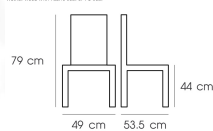

ชื่อสินค้า : PN92679PU

หมวดหมู่สินค้า : เก้าอี้แฟชั่น

แบรนด์สินค้า : PIONEER

รายละเอียด : ดีไซน์สวยงาม มีความแข็งแรง ทนทาน ใช้ตกแต่งบ้านได้เป็นอย่างดี
ให้ความสวยงามตามแบบฉบับที่เจ้าของบ้านต้องการ เหมาะกับการใช้งานภายในอาคาร
โครงสร้างเป็นไม้ทั้งตัวเพิ่มความสบายด้วยเบาะ สามารถปรับเป็นเบาะ-PU หรือผ้า โพรโอเนีย เก้าอี้แฟชั่น

PN92679PU

รายละเอียด : ดีไซน์สวยงาม มีความแข็งแรง ทนทาน ใช้ตกแต่งบ้านได้เป็นอย่างดี
ให้ความสวยงามตามแบบฉบับที่เจ้าของบ้านต้องการ เหมาะกับการใช้งานภายในอาคาร
โครงสร้างเป็นไม้ทั้งตัวเพิ่มความสบายด้วยเบาะ สามารถปรับเป็นเบาะ-PU หรือผ้า โพรโอเนีย เก้าอี้แฟชั่น

ราคา 2,800 บาท