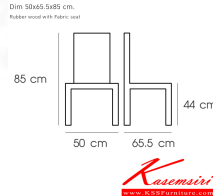

ชื่อสินค้า : PN92680PU

หมวดหมู่สินค้า : เก้าอี้แฟชั่น

แบรนด์สินค้า : PIONEER

รายละเอียด : ดีไซน์สวยงาม มีความแข็งแรง ทนทาน ใช้ตกแต่งบ้านได้เป็นอย่างดี
ให้ความสวยงามตามแบบฉบับที่เจ้าของบ้านต้องการ เหมาะกับการใช้งานภายในอาคาร โครงสร้างเป็นไม้ทังตัว
บุปลักษณ์ให้ความอบอุ่น คลาสสิก โปรโมเนีย เก้าอี้แฟชั่น

PN92680PU

รายละเอียด : ดีไซน์สวยงาม มีความแข็งแรง ทนทาน ใช้ตกแต่งบ้านได้เป็นอย่างดี
ให้ความสวยงามตามแบบฉบับที่เจ้าของบ้านต้องการ เหมาะกับการใช้งานภายในอาคาร โครงสร้างเป็นไม้ทังตัว
บุปลักษณ์ให้ความอบอุ่น คลาสสิก โปรโมเนีย เก้าอี้แฟชั่น

ราคา 3,200 บาท