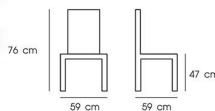

Brown

ชื่อสินค้า : PN92039/PN92039PU

หมวดหมู่สินค้า : เก้าอี้เอนกประสงค์

แบรนด์สินค้า : PIONEER

รายละเอียด : เก้าอี้เก๋ๆ มีดีไซน์ร่วมสมัย เข้าได้กับทุกสถานที่ ตัวเบาะหุ้มด้วยPU ทำความสะอาดง่าย
าเหล็กแข็งแรง เหมาะกับการใช้งานภายในอาคาร สามารถใช้งานในร้านอาหาร ร้านกาแฟ ได้เป็นอย่างดี
พรไอนีย์ เก้าอี้เอนกประสงค์

PN92039/PN92039PU

รายละเอียด : เก้าอี้เก๋ๆ มีดีไซน์ร่วมสมัย เข้าได้กับทุกสถานที่ ตัวเบาะหุ้มด้วยPU ทำความสะอาดง่าย
าเหล็กแข็งแรง เหมาะกับการใช้งานภายในอาคาร สามารถใช้งานในร้านอาหาร ร้านกาแฟ ได้เป็นอย่างดี
พรไอนีย์ เก้าอี้เอนกประสงค์

ราคา 8,700 บาท