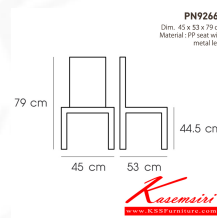

ชื่อสินค้า : PN92663

หมวดหมู่สินค้า : เก้าอี้เอนกประสงค์

แบรนด์สินค้า : PIONEER

รายละเอียด : เป็นเก้าอี้ที่เหมาะสมกับการใช้งาน indoor โครงเก้าอี้แข็งแรงทำจากเหล็ก มีความแข็งแรง นั่งเป็นพลาสติก เหนียว ทนทาน ทนต่อรอยขีดข่วน น้ำหนักเบาสะดวกในการเคลื่อนย้าย ทำความสะอาดง่าย พรไอนีย์ เก้าอี้เอนกประสงค์

PN92663

รายละเอียด : เป็นเก้าอี้ที่เหมาะสมกับการใช้งาน indoor โครงเก้าอี้แข็งแรงทำจากเหล็ก มีความแข็งแรง นั่งเป็นพลาสติก เหนียว ทนทาน ทนต่อรอยขีดข่วน น้ำหนักเบาสะดวกในการเคลื่อนย้าย ทำความสะอาดง่าย พรไอนีย์ เก้าอี้เอนกประสงค์

ราคา 1,900 บาท