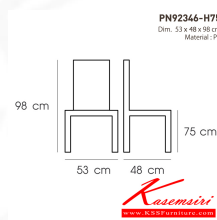

PN92346-H75

Dim. 53 x 48 x 98 cm

Material : PP

Kasemsiri
www.KSSFurniture.com

PN92346-H75
Dim. 53 x 48 x 98 cm
Material: PP

Kasemsiri
www.KSSFurniture.com

PN92346-H75
Dim. 53 x 48 x 98 cm
Material: PP

Kasemsiri
www.KSSFurniture.com

PN92346-H75
Dim. 53 x 48 x 98 cm
Material: PP

Kasemsiri
www.KSSFurniture.com

PN92346-H75
Dim. 53 x 48 x 98 cm
Material: PP

Kasemsiri
www.KSSFurniture.com

PN92346-H75
Dim. 53 x 48 x 98 cm
Material: PP

Kasemsiri
www.KSSFurniture.com