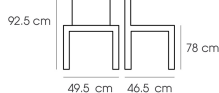

ชื่อสินค้า : PN92336-H78

หมวดหมู่สินค้า : เก้าอี้บาร์

แบรนด์สินค้า : PIONEER

รายละเอียด : เก้าอี้บาร์ดีไซน์เรียบง่าย มีความแข็งแรง ทนทาน ใช้ตกแต่งบ้านได้เป็นอย่างดี
ให้ความสวยงามตามแบบฉบับที่เจ้าของบ้านต้องการ เหมาะกับการใช้งานภายในอาคาร หรือร้านอาหาร
โครงสร้างเป็นไม้ทั้งตัวเพิ่มความสบายที่นั่งด้วยเบาะ สามารถปรับเป็นเบาะPU หรือผ้า เลือกได้ตามคว

PN92336-H78

รายละเอียด : เก้าอี้บาร์ดีไซน์เรียบง่าย มีความแข็งแรง ทนทาน ใช้ตกแต่งบ้านได้เป็นอย่างดี
ให้ความสวยงามตามแบบฉบับที่เจ้าของบ้านต้องการ เหมาะกับการใช้งานภายในอาคาร หรือร้านอาหาร
โครงสร้างเป็นไม้ทั้งตัวเพิ่มความสบายที่นั่งด้วยเบาะ สามารถปรับเป็นเบาะPU หรือผ้า เลือกได้ตามคว

ราคา 7,100 บาท