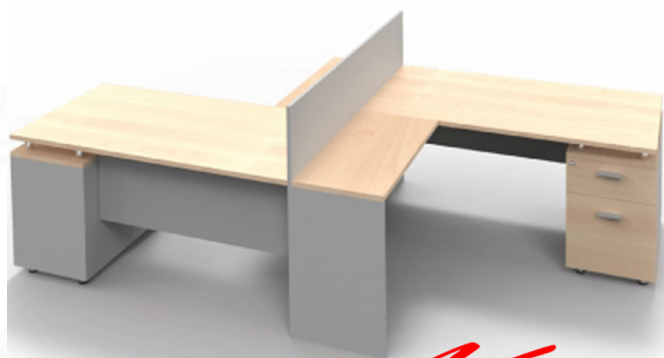

TWY280-160 RE
W282xD160xH115CM.
TWY320-180 RE
W322xD180xH115CM.

WORKING
YOUNGset

Kasemsiri
www.KSSFurniture.com

TWY280-160 RE
W282xD160xH115CM.
TWY320-180 RE
W322xD180xH115CM.

Kasemsiri
www.KSSFurniture.com