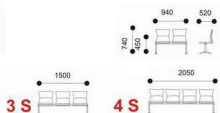

DT123

4 seats : W205 D52 H74 CM.

Kasemsiri
www.KSSFurniture.com

DT123
4 seats : W205 D52 H74 CM.

Kasemsiri
www.KSSFurniture.com

DT123

2 seats : W94 D52 H74 CM.
3 seats : W150 D52 H74 CM.
4 seats : W205 D52 H74 CM.

Kasemsiri
www.KSSFurniture.com

DT-123

3 S 4 S

Kasemsiri
www.KSSFurniture.com

DT-123

4seats: W205 D52 H74 CM.

Kasemsiri
www.KSSFurniture.com

ชื่อสินค้า : DT-123