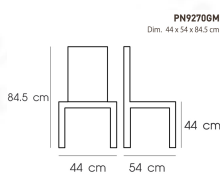

PN9270GM

Dim. 44 x 54 x 84.5 cm

color : gunmetal

Kasemsiri
www.KSSFurniture.com

PN9270GM
Dim. 44 x 54 x 84.5 cm
color : gunmetal

PN9270GM
Dim. 44 x 54 x 84.5 cm

Kasemsiri
www.KSSFurniture.com

Kasemsiri
www.KSSFurniture.com