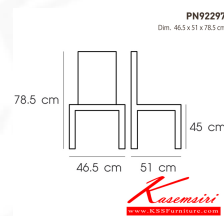

PN92297
Dim. 46.5 x 51 x 78.5 cm
color : white

PN92297
Dim. 46.5 x 51 x 78.5 cm

Kasemsiri
www.KSSFurniture.com

ชื่อสินค้า : PN92297

หมวดหมู่สินค้า : เก้าอี้แฟชั่น

แบรนด์สินค้า : PIONEER

รายละเอียด : - ใช้งานได้ทั้ง indoor และ outdoor

- ดีไซน์ใหม่ สไตล์โมเดิร์น

- แข็งแรง เหนียว ทนทาน ทนต่อรอยขีดข่วน น้ำหนักเบา

สะดวกในการเคลื่อนย้าย ทำความสะอาดง่าย

- รับน้ำหนักได้สูงสุด 120 กิโลกรัม โพรโอบีเย เก้าอี้เอนกประสงค์

PN92297 (grey)

รายละเอียด : - ใช้งานได้ทั้ง indoor และ outdoor

- ดีไซน์ใหม่ สไตล์โมเดิร์น

- แข็งแรง เหนียว ทนทาน ทนต่อรอยขีดข่วน น้ำหนักเบา

สะดวกในการเคลื่อนย้าย ทำความสะอาดง่าย