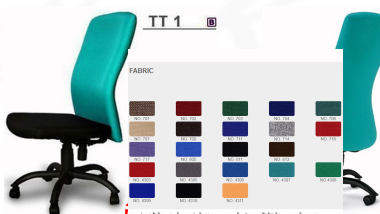

ชื่อสินค้า : TT-1

หมวดหมู่สินค้า : Office Chairs

แบรนด์สินค้า : asahi

รายละเอียด : An Asahi TT-1 series office chair with backrest tilting mechanism and black metal base. 3-year warranty for the frame of a chair under normal application and 1-year warranty for the plastic base and accessories. Dimension (WxDxH) cm : 46x63x101. Available in 3 seat styles: PVC leather, PU leather and Cotton.

TT-1(PVC)

รายละเอียด : An Asahi TT-1 series office chair with backrest tilting mechanism and black metal base. 3-year warranty for the frame of a chair under normal application and 1-year warranty for the plastic base and accessories. Dimension (WxDxH) cm : 46x63x101. Available in 3 seat styles: PVC leather, PU leather and Cotton.

ราคา 5,000 บาท

TT-1(PU)

รายละเอียด : An Asahi TT-1 series office chair with backrest tilting mechanism and black metal base. 3-year warranty for the frame of a chair under normal application and 1-year warranty for the plastic base and accessories. Dimension (WxDxH) cm : 46x63x101. Available in 3 seat styles: PVC leather, PU leather and Cotton.

ราคา 5,300 บาท

TT-1(Cotton)

รายละเอียด : An Asahi TT-1 series office chair with backrest tilting mechanism and black metal base. 3-year warranty for the frame of a chair under normal application and 1-year warranty for the plastic base and accessories. Dimension (WxDxH) cm : 46x63x101. Available in 3 seat styles: PVC leather, PU leather and Cotton.