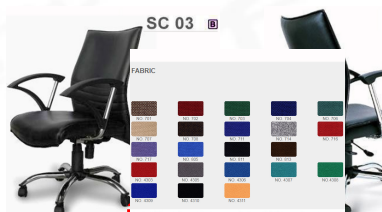

รายการสินค้า 07026::SC-03

SC 03 B

Kasemsiri
www.KSSFurniture.com

SC 03 B

SC 03 B

SC 03 B

SC 03 B

ชื่อสินค้า : SC-03

หมวดหมู่สินค้า : Executive Chairs

แบรนด์สินค้า : asahi

รายละเอียด : An Asahi SC-03 series executive chair with backrest tilting mechanism and chromium base. 3-year warranty for the frame of a chair under normal application and 1-year warranty for the plastic base and accessories. Dimension (WxDxH) cm : 62x62x92. Available in 3 seat styles: PVC Leather, PU leather and Cotton.

SC-03(PVC)

รายละเอียด : An Asahi SC-03 series executive chair with backrest tilting mechanism and chromium base. 3-year warranty for the frame of a chair under normal application and 1-year warranty for the plastic base and accessories. Dimension (WxDxH) cm : 62x62x92. Available in 3 seat styles: PVC Leather, PU leather and Cotton.