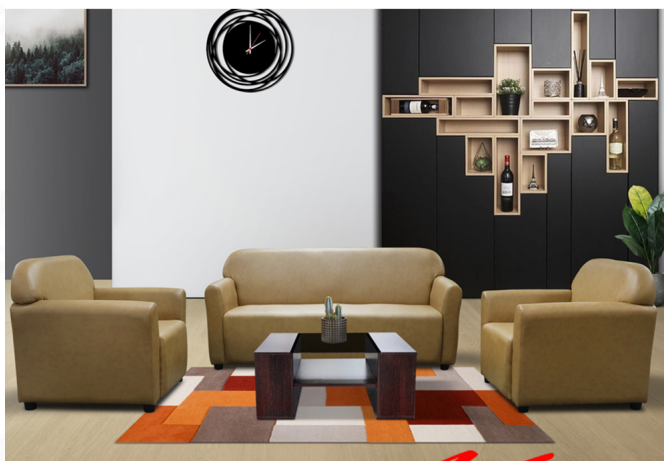

รายการสินค้า 62044::ARGON-113

ARGON-113

ชื่อสินค้า : ARGON-3

หมวดหมู่สินค้า : Large Sofas&Sofa Sets

แบรนด์สินค้า : ITOKI

รายละเอียด : An Itoki modern sofa for 3 persons with cotton/PVC leather/genuine leather seat.

Dimension (WxDxH) cm : 180x75x77 ITOKI Large Sofas&Sofa Sets

ARGON-3(Cotton)

รายละเอียด : An Itoki modern sofa for 3 persons with cotton seat. Dimension (WxDxH) cm :

180x75x77 ITOKI Large Sofas&Sofa Sets

ราคา 24,800 บาท