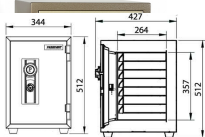

COMBINATION fire resistant safe

OUTSIDE W344xD427xH512
INSIDE W217xD264xH357
CAPACITY 20 LITRES
NET WEIGHT 50 KG
ACCESSORY 7 TRAY
FIRE RATING 1 HR