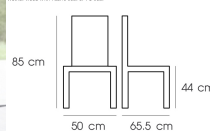

Kasemsiri
www.KSSFurniture.com

ชื่อสินค้า : PN92680

หมวดหมู่สินค้า : Colorful Chairs

แบรนด์สินค้า : PIONEER

รายละเอียด : ดีไซน์สวยงาม มีความแข็งแรง ทนทาน ใช้ตกแต่งบ้านได้เป็นอย่างดี

ให้ความสวยงามตามแบบฉบับที่เจ้าของบ้านต้องการ เหมาะกับการใช้งานภายในอาคาร โครงสร้างเป็นไม้ทั้งตัว
รูปลักษณ์ให้ความอบอุ่น คลาสสิก โปรโอเนีย เก้าอี้แฟชั่น

PN92680

รายละเอียด : ดีไซน์สวยงาม มีความแข็งแรง ทนทาน ใช้ตกแต่งบ้านได้เป็นอย่างดี

ให้ความสวยงามตามแบบฉบับที่เจ้าของบ้านต้องการ เหมาะกับการใช้งานภายในอาคาร โครงสร้างเป็นไม้ทั้งตัว
รูปลักษณ์ให้ความอบอุ่น คลาสสิก โปรโอเนีย เก้าอี้แฟชั่น

ราคา 3,200 บาท