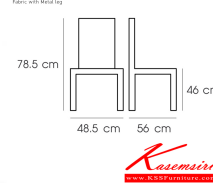

รายการสินค้า 14093::PN92670

PN92670

Dim 48.5x46x78.5 cm.

Fabric with Metal leg

ชื่อสินค้า : PN92670

หมวดหมู่สินค้า : Colorful Chairs

แบรนด์สินค้า : PIONEER

รายละเอียด : ดีไซน์สวยงาม มีความแข็งแรง ทนทาน ใช้ตกแต่งบ้านได้เป็นอย่างดี

ให้ความสวยงามตามแบบฉบับที่เจ้าของบ้านต้องการ เหมาะกับการใช้งานภายในอาคาร

โครงสร้างเป็นไม้ทังตัวเพิ่มความสบายด้วยเบาะ-PU พนักพิงเป็นหวายสานเพิ่มความนุ่มนวล สีน้ำตาล, สีเทา
โพรโอเนีย แก้อื้อเพี้ยน

PN92670

รายละเอียด : ดีไซน์สวยงาม มีความแข็งแรง ทนทาน ใช้ตกแต่งบ้านได้เป็นอย่างดี

ให้ความสวยงามตามแบบฉบับที่เจ้าของบ้านต้องการ เหมาะกับการใช้งานภายในอาคาร

โครงสร้างเป็นไม้ทังตัวเพิ่มความสบายด้วยเบาะ-PU พนักพิงเป็นหวายสานเพิ่มความนุ่มนวล สีน้ำตาล, สีเทา
โพรโอเนีย แก้อื้อเพี้ยน