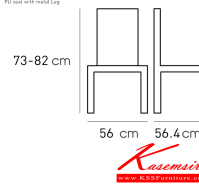

รายการสินค้า 79082::PN92684PU

PN92684PU

Dim 56x56.4x73-82 cm.

PU seat with metal Leg

ชื่อสินค้า : PN92684PU

หมวดหมู่สินค้า : Office Chairs

แบรนด์สินค้า : PIONEER

รายละเอียด : เก้าอี้นั่งสบาย มีดีไซน์แสดงถึงความร่วมสมัย เข้าได้กับทุกสถานที่ ตัวเบาะหุ้มด้วยผ้าให้ความรู้สึกนุ่มนวล และขาไม่ให้ความรู้สึกอบอุ่น เหมาะกับการใช้งานภายในอาคาร สามารถใช้งานในร้านอาหาร ร้านกาแฟ ได้เป็นอย่างดี สีส้ม, สีเทา โพรโอเนี่ย เก้าอี้สำนักงาน

PN92684PU

รายละเอียด : เก้าอี้นั่งสบาย มีดีไซน์แสดงถึงความร่วมสมัย เข้าได้กับทุกสถานที่ ตัวเบาะหุ้มด้วยผ้าให้ความรู้สึกนุ่มนวล และขาไม่ให้ความรู้สึกอบอุ่น เหมาะกับการใช้งานภายในอาคาร สามารถใช้งานในร้านอาหาร ร้านกาแฟ ได้เป็นอย่างดี สีส้ม, สีเทา โพรโอเนี่ย เก้าอี้สำนักงาน

ราคา 2,500 บาท