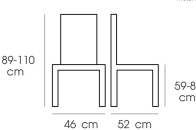

ชื่อสินค้า : PN92342

หมวดหมู่สินค้า : Bar Stools

แบรนด์สินค้า : PIONEER

รายละเอียด : เก้าอี้บาร์ ใช้งานกับโต๊ะหรือเคาน์เตอร์ที่มีความสูง เก้าอี้บาร์มีพนักพิง ที่นั่งเบาะPU โครงขาเหล็ก สามารถปรับระดับที่นั่งได้ ดีไซน์สวย แข็งแรงทนทาน สามารถรับน้ำหนักได้ 120 กิโลกรัม โพรโอเนี่ย เก้าอี้บาร์

PN92342

รายละเอียด : เก้าอี้บาร์ ใช้งานกับโต๊ะหรือเคาน์เตอร์ที่มีความสูง เก้าอี้บาร์มีพนักพิง ที่นั่งเบาะPU โครงขาเหล็ก สามารถปรับระดับที่นั่งได้ ดีไซน์สวย แข็งแรงทนทาน สามารถรับน้ำหนักได้ 120 กิโลกรัม โพรโอเนี่ย เก้าอี้บาร์

ราคา 2,400 บาท