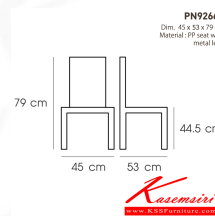

ชื่อสินค้า : PN92663

หมวดหมู่สินค้า : Multipurpose Chairs

แบรนด์สินค้า : PIONEER

รายละเอียด : เป็นเก้าอี้ที่เหมาะสมกับการใช้งาน indoor โครงเก้าอี้แข็งแรงทำจากเหล็ก มีความแข็งแรงที่นั่งเป็นพลาสติก เหนียว ทนทาน ทนต่อรอยขีดข่วน น้ำหนักเบาสะดวกในการเคลื่อนย้าย ทำความสะอาดง่าย โพรโอนีเย เก้าอี้เอนกประสงค์

PN92663

รายละเอียด : เป็นเก้าอี้ที่เหมาะสมกับการใช้งาน indoor โครงเก้าอี้แข็งแรงทำจากเหล็ก มีความแข็งแรงที่นั่งเป็นพลาสติก เหนียว ทนทาน ทนต่อรอยขีดข่วน น้ำหนักเบาสะดวกในการเคลื่อนย้าย ทำความสะอาดง่าย โพรโอนีเย เก้าอี้เอนกประสงค์

ราคา 1,900 บาท