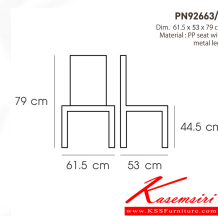

ชื่อสินค้า : PN92663/1

หมวดหมู่สินค้า : Multipurpose Chairs

แบรนด์สินค้า : PIONEER

รายละเอียด : เป็นเก้าอี้ที่เหมาะสมกับการใช้งาน indoor โครงเก้าอี้แข็งแรงทำจากเหล็ก มีความแข็งแรงที่นั่งเป็นพลาสติก เหนียว ทนทาน ทนต่อรอยขีดข่วน น้ำหนักเบาสะดวกในการเคลื่อนย้าย ทำความสะอาดง่าย ไร้รอยขีดข่วน เก้าอี้เอนกประสงค์

PN92663/1

รายละเอียด : เป็นเก้าอี้ที่เหมาะสมกับการใช้งาน indoor โครงเก้าอี้แข็งแรงทำจากเหล็ก มีความแข็งแรงที่นั่งเป็นพลาสติก เหนียว ทนทาน ทนต่อรอยขีดข่วน น้ำหนักเบาสะดวกในการเคลื่อนย้าย ทำความสะอาดง่าย ไร้รอยขีดข่วน เก้าอี้เอนกประสงค์

ราคา 2,700 บาท