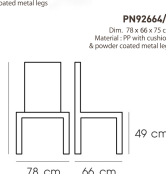

รายการสินค้า 87044::PN92664/1

PN92664/1

Dim. 78 x 66 x 75 cm
Material : PP with cushion
& powder coated metal legs

ชื่อสินค้า : PN92664/1

หมวดหมู่สินค้า : Multipurpose Chairs

แบรนด์สินค้า : PIONEER

รายละเอียด : เป็นเก้าอี้ที่เหมาะสมกับการใช้งาน indoor มีความแข็งแรง เหนียว ทนทาน ทนต่อรอยขีดข่วน

น้ำหนักเบาสะดวกในการเคลื่อนย้าย ทำความสะอาดง่าย

เสริมที่นั่งเบาะผ้าพร้อมหมอนหนุนเล็กๆด้านหลังเพื่อให้นั่งสบายขึ้น โฟรโอบีเย เก้าอี้อ่อนกประสงค์

PN92664/1

รายละเอียด : เป็นเก้าอี้ที่เหมาะสมกับการใช้งาน indoor มีความแข็งแรง เหนียว ทนทาน ทนต่อรอยขีดข่วน

น้ำหนักเบาสะดวกในการเคลื่อนย้าย ทำความสะอาดง่าย

เสริมที่นั่งเบาะผ้าพร้อมหมอนหนุนเล็กๆด้านหลังเพื่อให้นั่งสบายขึ้น โฟรโอบีเย เก้าอี้อ่อนกประสงค์