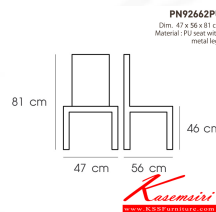

ชื่อสินค้า : PN92662PU

หมวดหมู่สินค้า : Multipurpose Chairs

แบรนด์สินค้า : PIONEER

รายละเอียด : เก้าอี้เก๋ๆ มีดีไซน์ร่วมสมัย เข้าได้กับทุกสถานที่ ตัวเบาะหุ้มด้วยPU ทำความสะอาดง่าย
ขาเหล็กแข็งแรง เหมาะกับการใช้งานภายในอาคาร สามารถใช้งานในร้านอาหาร ร้านกาแฟ ได้เป็นอย่างดี
โปรโมชั่น เก้าอี้เอนกประสงค์

PN92662PU

รายละเอียด : เก้าอี้เก๋ๆ มีดีไซน์ร่วมสมัย เข้าได้กับทุกสถานที่ ตัวเบาะหุ้มด้วยPU ทำความสะอาดง่าย
ขาเหล็กแข็งแรง เหมาะกับการใช้งานภายในอาคาร สามารถใช้งานในร้านอาหาร ร้านกาแฟ ได้เป็นอย่างดี
โปรโมชั่น เก้าอี้เอนกประสงค์

ราคา 4,100 บาท