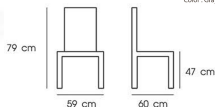

ชื่อสินค้า : PN92603

หมวดหมู่สินค้า : Colorful Chairs

แบรนด์สินค้า : PIONEER

รายละเอียด : เก้าอี้นั่งสบาย มีดีไซน์แสดงถึงความร่วมสมัย เข้าได้กับทุกสถานที่ ตัวเบาะหุ้มด้วยผ้าให้ความรู้สึกนุ่มนวล และขาไม้ให้ความรู้สึกอบอุ่น เหมาะกับการใช้งานภายในอาคาร สามารถใช้งานในร้านอาหาร ร้านกาแฟ ได้เป็นอย่างดี ไพโรเนียร์ เก้าอี้แฟชั่น

PN92603

รายละเอียด : เก้าอี้นั่งสบาย มีดีไซน์แสดงถึงความร่วมสมัย เข้าได้กับทุกสถานที่ ตัวเบาะหุ้มด้วยผ้าให้ความรู้สึกนุ่มนวล และขาไม้ให้ความรู้สึกอบอุ่น เหมาะกับการใช้งานภายในอาคาร สามารถใช้งานในร้านอาหาร ร้านกาแฟ ได้เป็นอย่างดี ไพโรเนียร์ เก้าอี้แฟชั่น

ราคา 4,000 บาท