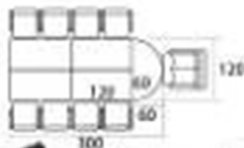

รายการสินค้า 06085::MASTER-SET6

ชุดโต๊ะประชุม "MASTER" SET-6 MASTER

MDK-1200 x4
MCF-126 x2

สำหรับ 9-10 ที่นั่ง

CHERRY
BLACK