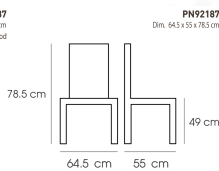

PN92187

Dim. 64.5 x 55 x 78.5 cm

color : ash wood

Kasemsiri
www.KSSFurniture.com

PN92187
Dim. 64.5 x 55 x 78.5 cm
color : ash wood

PN92187
Dim. 64.5 x 55 x 78.5 cm

Kasemsiri
www.KSSFurniture.com

Kasemsiri
www.KSSFurniture.com