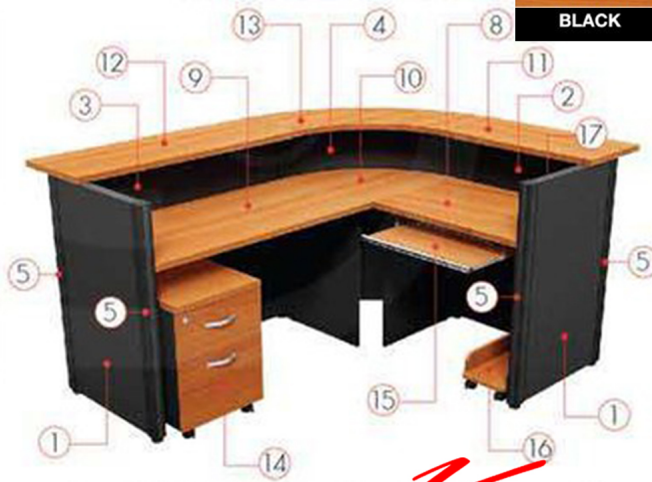

รายการสินค้า 90050::COUNTER-SET2

COUNTER SET 2

WIN PLUS

CHERRY

BLACK

Kasemsiri
www.KSSFurniture.com

ชื่อสินค้า : WORKING-SET1

หมวดหมู่สินค้า : Coun Table

แบรนด์สินค้า : SURE

รายละเอียด : A Sure office set. Working-Set1 SURE Coun Table SURE Coun Table

COUNTER-SET2 ( )

รายละเอียด : ชุดโต๊ะเคาน์เตอร์ รุ่น COUNTER-SET2 ชิววี่ โต๊ะเคาน์เตอร์

ราคา 34,100 บาท