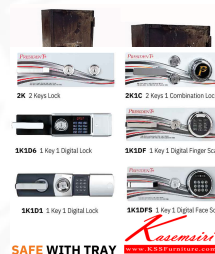

SAFE WITH TRAY [Kasemsiri](http://www.KSSFurniture.com)

ชื่อสินค้า : SS1T

หมวดหมู่สินค้า : Safes

แบรนด์สินค้า : PRESIDENT

รายละเอียด : ตู้มึร์กัย ตู้เซฟ รุ่น SS1T มีถาด4ถาด แบบนอน น้ำหนัก 50 กิโลกรัม ขนาดภายนอก 484x427x372 มม. ขนาดภายใน 357x264x217 มม.เลือกได้6สี(MG1, MG Two Tones, BK, DI, GT5, GO)ตู้เซฟ เพรสซิเด็นท์

SS1T(2K)

รายละเอียด : (2 Keys Lock)ตู้มึร์กัย ตู้เซฟ รุ่น SS1T มีถาด4ถาด แบบนอน น้ำหนัก 50 กิโลกรัม ขนาดภายนอก 484x427x372 มม. ขนาดภายใน 357x264x217 มม.เลือกได้6สี(MG1, MG Two Tones, BK, DI, GT5, GO)ตู้เซฟ เพรสซิเด็นท์